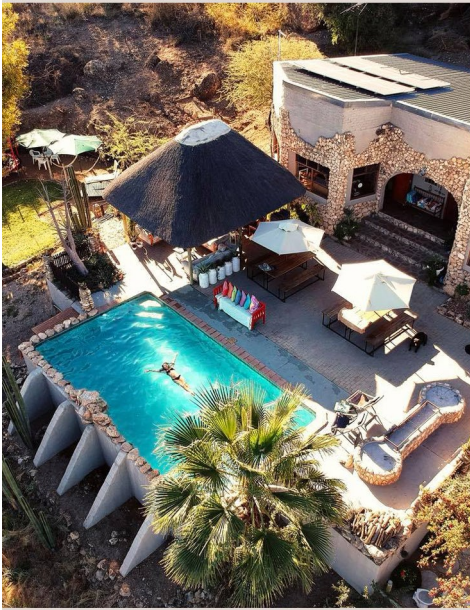

Dinner, bed & breakfast 2 persons sharing N$ 1099-00

Terms Conditions apply | bookings@sasasafaricamp.com | 081 129 0658